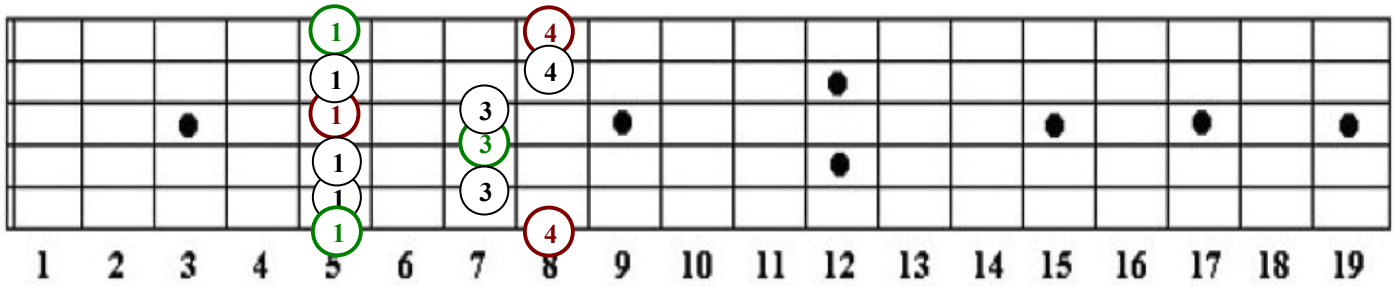

Pentatonic & 1-3 1-3 Slide Scales

Red Major Root | C
Green Minor Root | Am

Am | C | Pentatonic Scale | 6th String Root

↑
Anchor Fret
↓

1-3 1-3 Slide Scale | 6th String Root

Am | C | Pentatonic Scale | 5th String Root

1-3 1-3 Slide Scale | 5th String Root

↑
Anchor Fret
↓