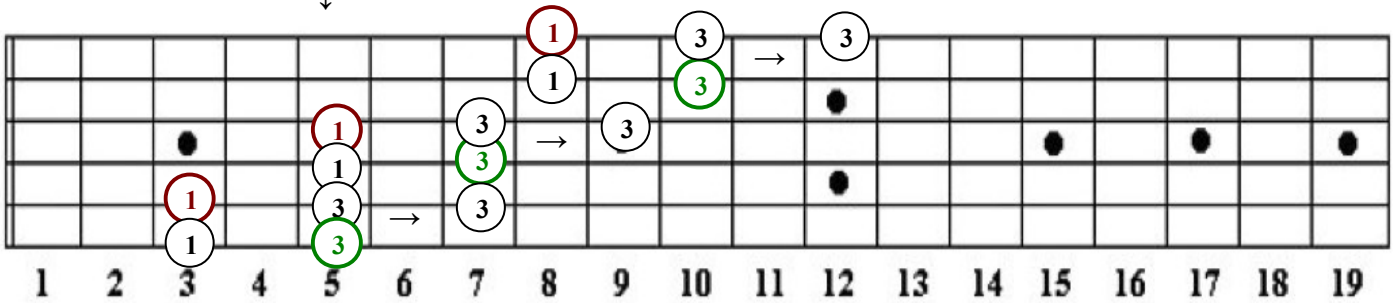

Pentatonic & 1-3 1-3 Slide Scales

Red Major Root | C
Green Minor Root | Am

Am | C | Pentatonic Scale | 6th String Root

↑
Anchor Fret
↓

1-3 1-3 Slide Scale | 6th String Root

Am | C | Pentatonic Scale | 5th String Root

1-3 1-3 Slide Scale | 5th String Root

↑
Anchor Fret
↓