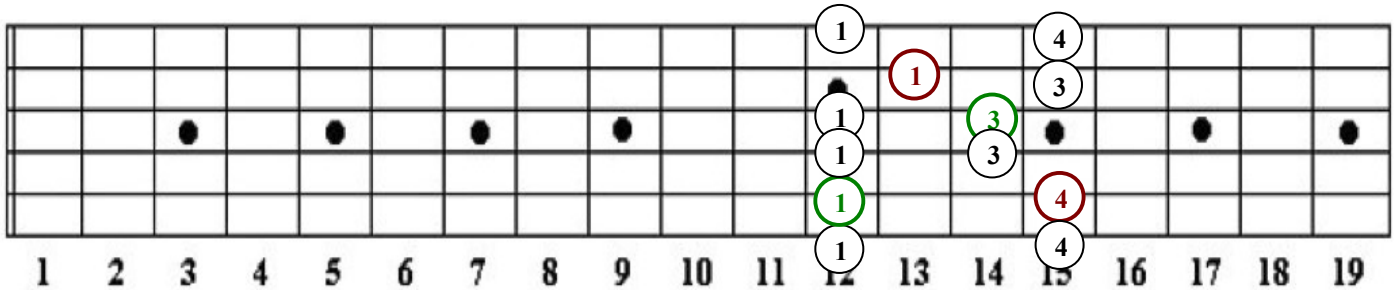

Pentatonic & 1-3 1-3 Slide Scales

Red Major Root | C
Green Minor Root | Am

Am | C | Pentatonic Scale | 6th String Root

↑
Anchor Fret
↓

1-3 1-3 Slide Scale | 6th String Root

Am | C | Pentatonic Scale | 5th String Root

1-3 1-3 Slide Scale | 5th String Root

↑
Anchor Fret
↓